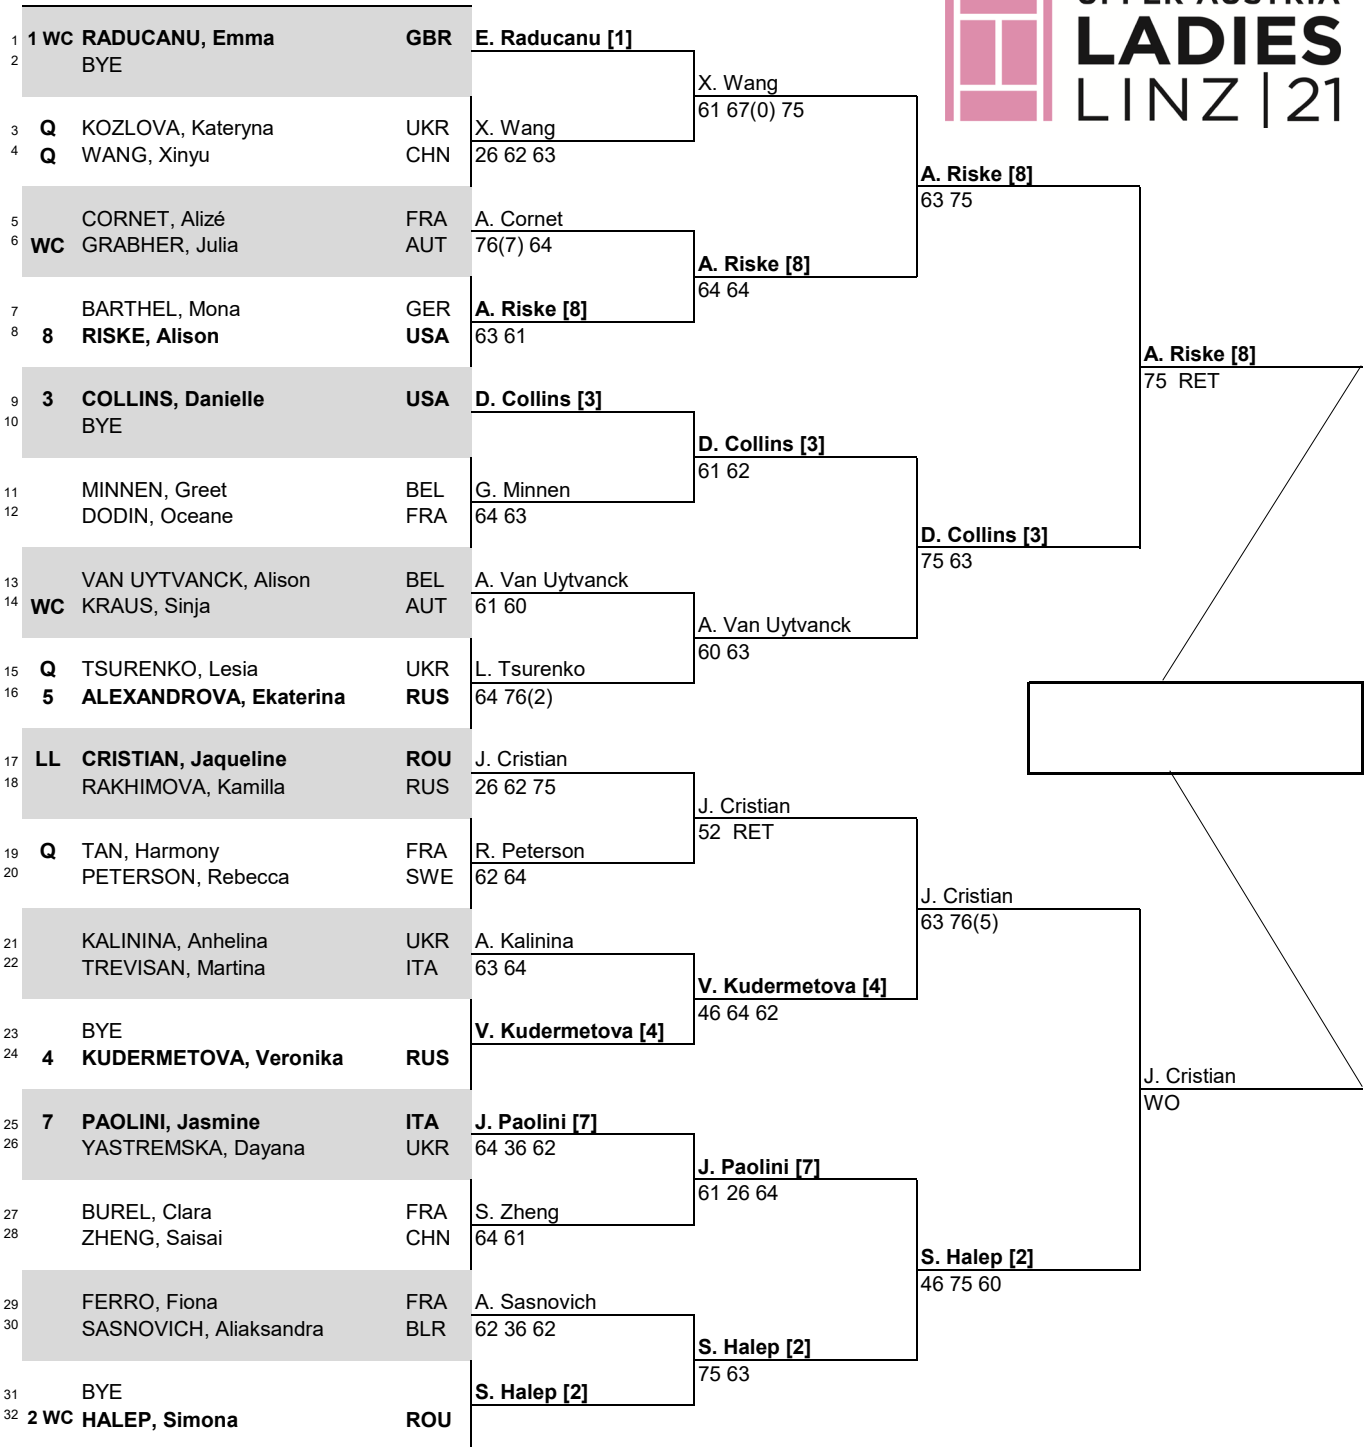

CITY, COUNTRY
LINZ, AUT

TOURNAMENT DATES
November 6-12 2021

SURFACE
Hard, Deco Turf on wood

ON-SITE PRIZE MONEY
€ 189,708

Upper Austria Ladies Linz

STATUS	NAT	MAIN DRAW SINGLES
--------	-----	-------------------

WTA TOUR, Inc. © Copyright 2016

SEEDED PLAYERS	RANK	PRIZE MONEY	POINTS	ALTERNATES / LUCKY LOSERS	RETIREMENTS/WALKOVERS
1 RADUCANU, Emma	21	WINNER € 23,548	280	Jaqueline Cristian - LL	Rebecca Peterson - left hip injury
2 HALEP, Simona	22	FINALIST € 13,224	180	Kamilla Rakhimova - ALT	Danielle Collins - right shoulder injury
3 COLLINS, Danielle	30	SEMI-FINALIST € 8,144	110		Simona Halep - left knee injury
4 KUDERMETOVA, Veronika	31	QUARTER-FINALIST € 4,677	60	WITHDRAWALS	
5 ALEXANDROVA, Ekaterina	32	SECOND ROUND € 3,556	30	Sorana Cirstea - calf injury	
6 CIRSTE, Sorana	38	FIRST ROUND € 2,758	1	Viktorija Golubic - change of schedule	
7 PAOLINI, Jasmine	51	FOLLOW LIVE SCORING AT			
8 RISKE, Alison	52	www.WTATENNIS.com			
LAST DIRECT ACCEPTANCE		M. Barthel - 101 SR		WTA SUPERVISOR(S)	Martina Lutkova