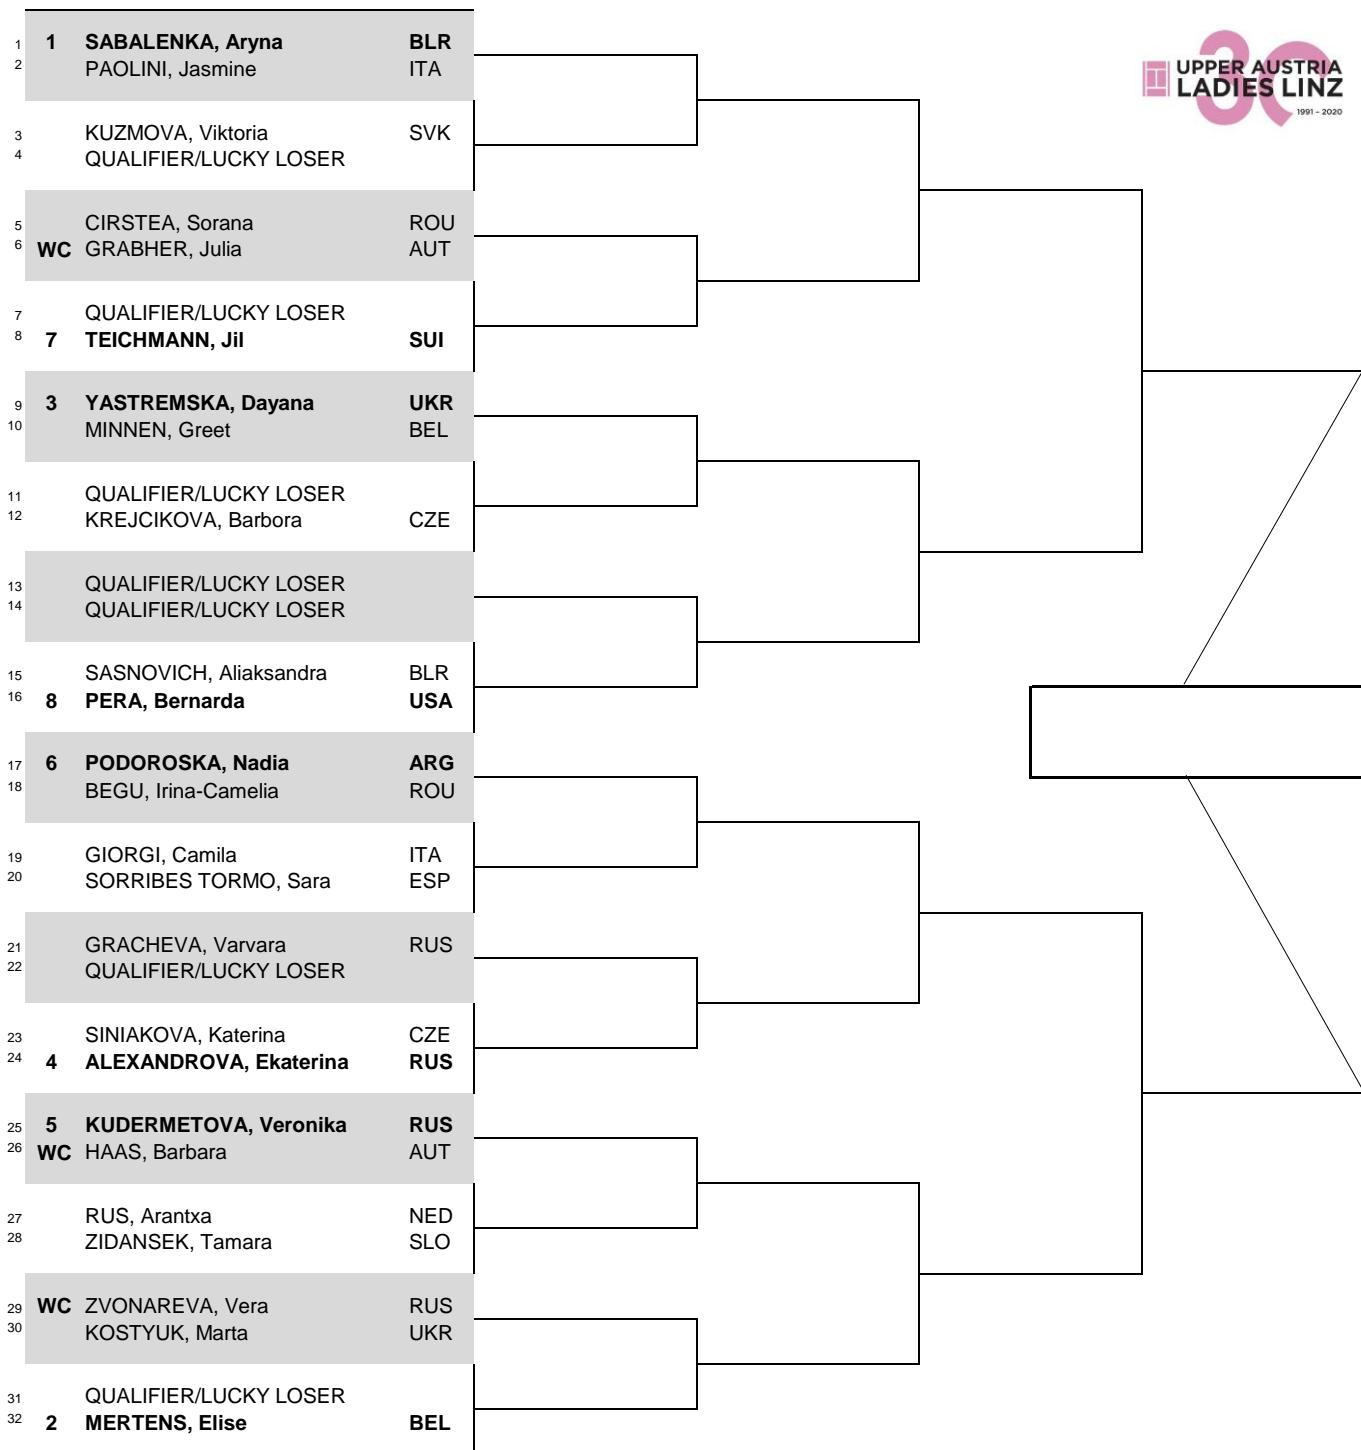

UPPER AUSTRIA LADIES LINZ

CITY, COUNTRY
LINZ, AUT

TOURNAMENT DATES
9-15 November 2020

SURFACE
Hard, Deco Turf on wood

TOTAL FINANCIAL COMMITMENT
\$225,500

STATUS	NAT	MAIN DRAW SINGLES
--------	-----	-------------------

WTA TOUR, Inc. © Copyright 2016

SEEDED PLAYERS	RANK	PRIZE MONEY	POINTS	ALTERNATES / LUCKY LOSERS	RETIREMENTS/WALKOVERS
1 SABALENKA, Aryna	11	WINNER	\$20,161	280	
2 MERTENS, Elise	21	FINALIST	\$11,290	180	
3 YASTREMSKA, Dayana	29	SEMI-FINALIST	\$7,016	110	
4 ALEXANDROVA, Ekaterina	33	QUARTER-FINALIST	\$4,032	60	WITHDRAWALS
5 KUDERMETOVA, Veronika	46	SECOND ROUND	\$2,540	30	
6 PODOROSKA, Nadia	48	FIRST ROUND	\$1,855	1	
7 TEICHMANN, Jil	57	FOLLOW LIVE SCORING AT			
8 PERA, Bernarda	61	www.WTATENNIS.com			
LAST DIRECT ACCEPTANCE		Greet Minnen 115	WTA SUPERVISOR(S)		Martina Lutkova/Claire Wood