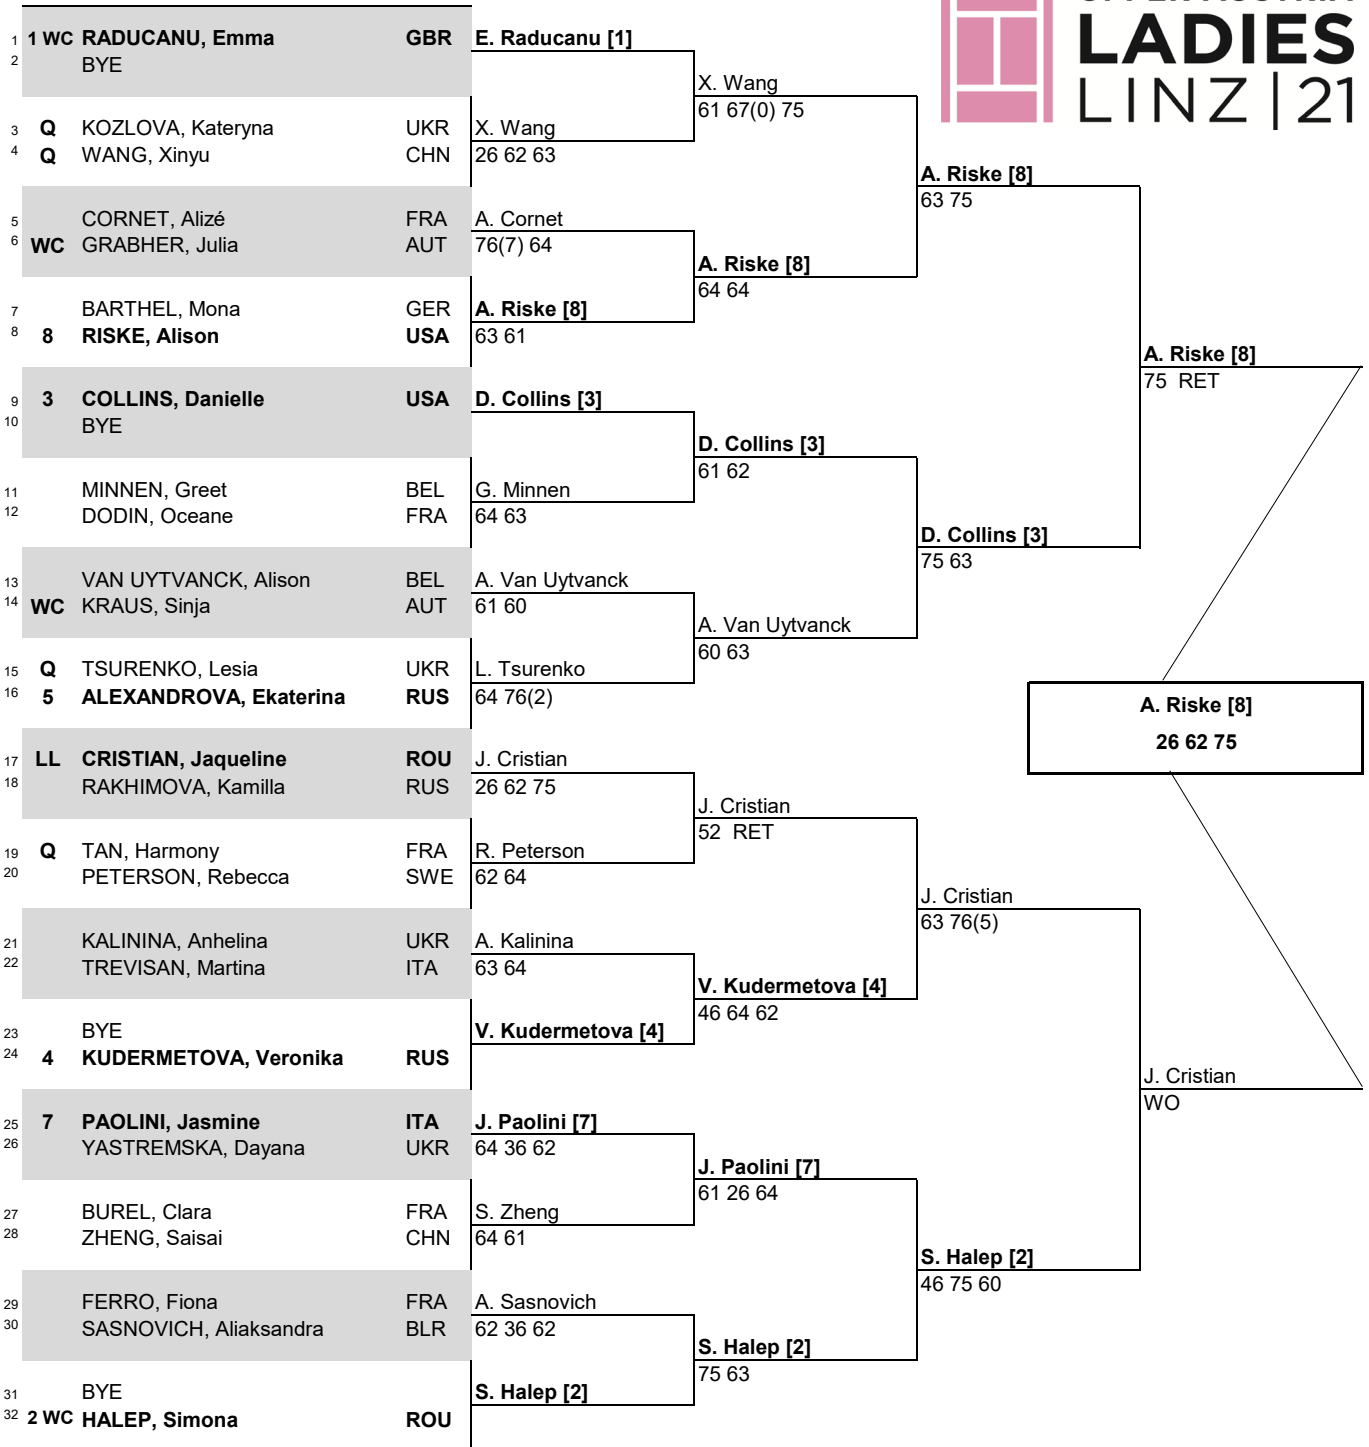

STATUS	NAT	MAIN DRAW SINGLES	
--------	-----	-------------------	--

WTA TOUR, Inc. © Copyright 2016

SEEDED PLAYERS	RANK	PRIZE MONEY	POINTS	ALTERNATES / LUCKY LOSERS	RETIREMENTS/WALKOVERS
1 RADUCANU, Emma	21	WINNER	€ 23,548	280	Jaqueline Cristian - LL
2 HALEP, Simona	22	FINALIST	€ 13,224	180	Kamilla Rakhimova - ALT
3 COLLINS, Danielle	30	SEMI-FINALIST	€ 8,144	110	
4 KUDERMETOVA, Veronika	31	QUARTER-FINALIST	€ 4,677	60	WITHDRAWALS
5 ALEXANDROVA, Ekaterina	32	SECOND ROUND	€ 3,556	30	Sorana Cirstea - calf injury
6 CIRSTE, Sorana	38	FIRST ROUND	€ 2,758	1	Viktorija Golubic - change of schedule
7 PAOLINI, Jasmine	51				
8 RISKE, Alison	52				
FOLLOW LIVE SCORING AT www.WTATENNIS.com					
LAST DIRECT ACCEPTANCE		M. Barthel - 101 SR		WTA SUPERVISOR(S) Martina Lutkova	